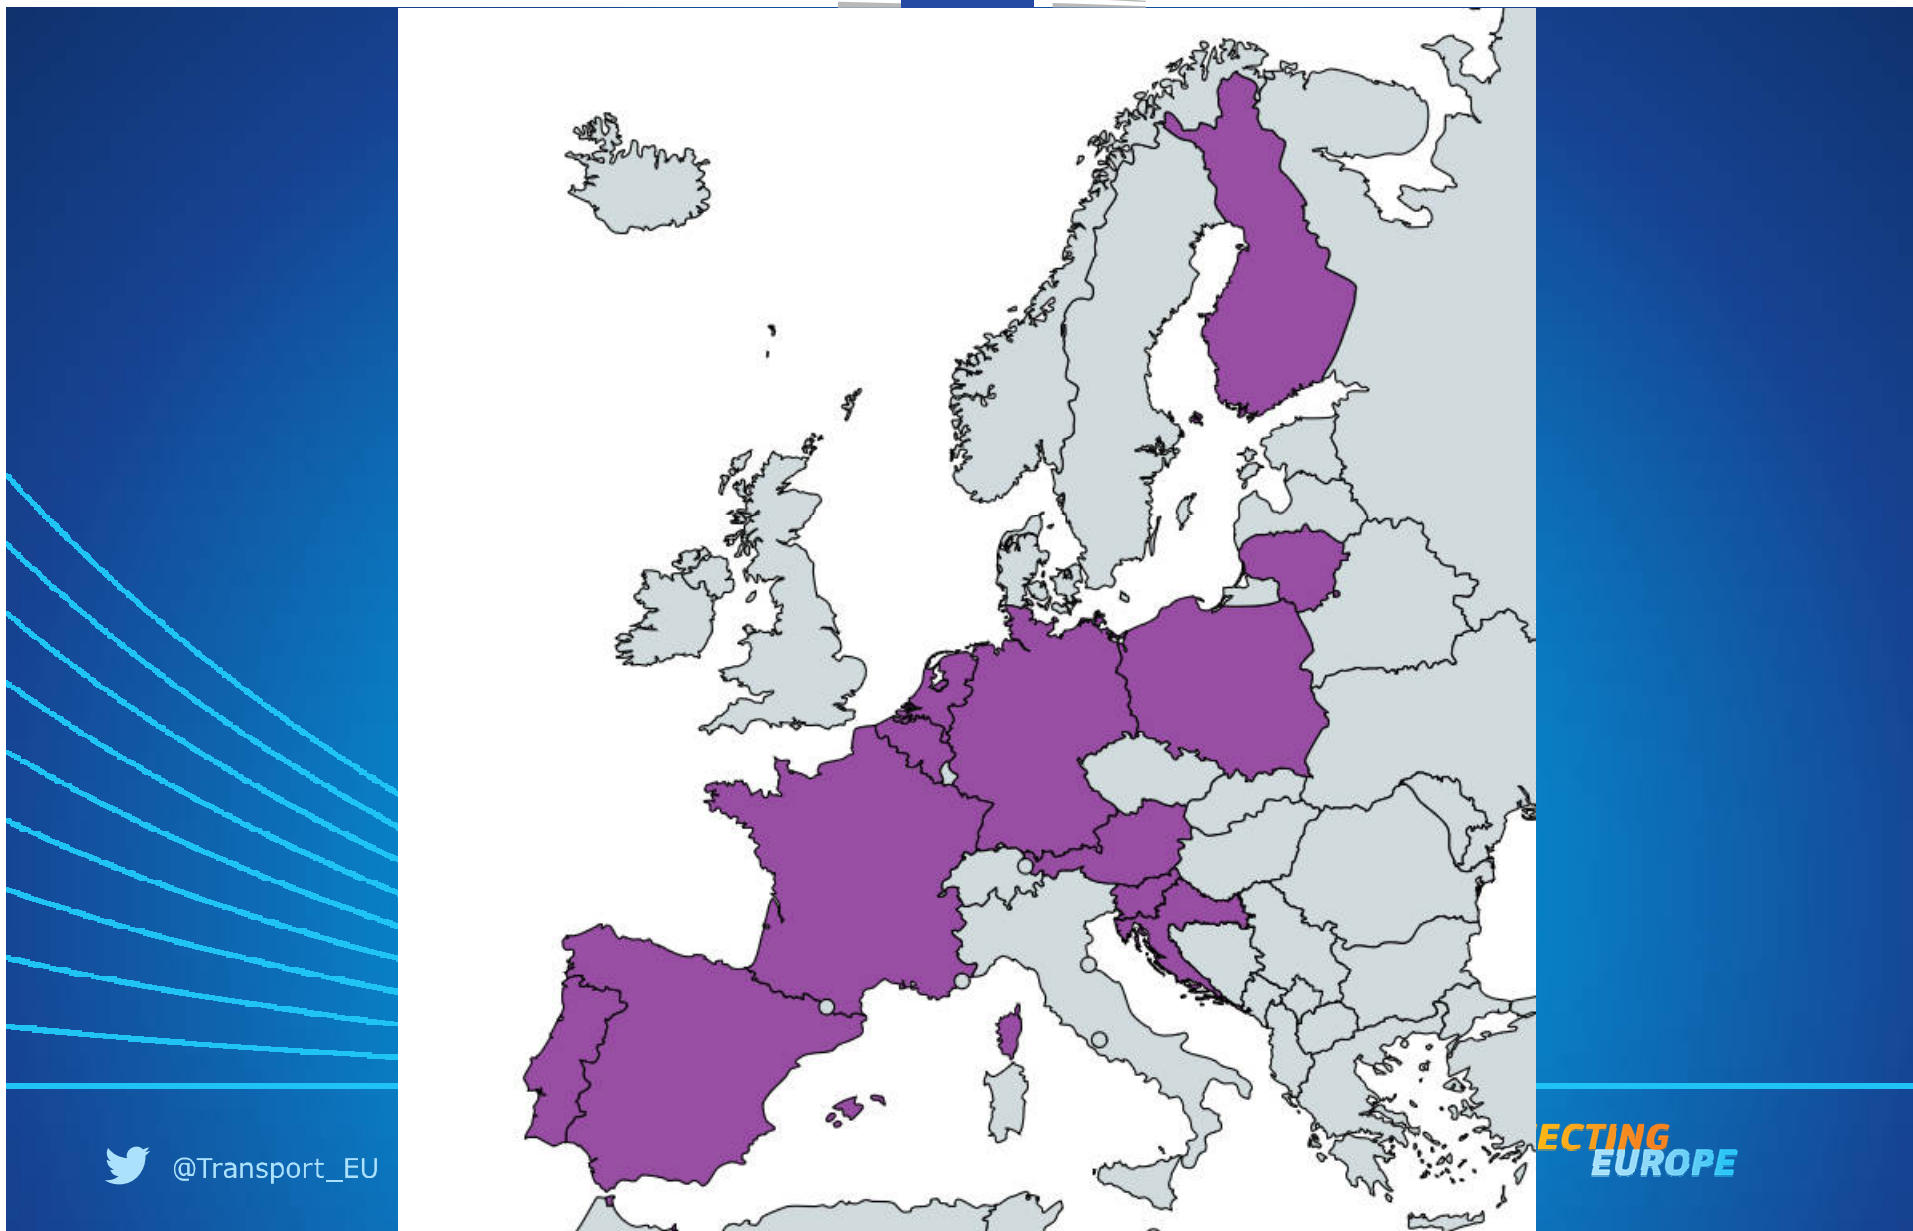

Building end-user
community

CONNECTING
EUROPE

Transport

National NeTEx Profiles

National Access Points

Distributed Journey Planning