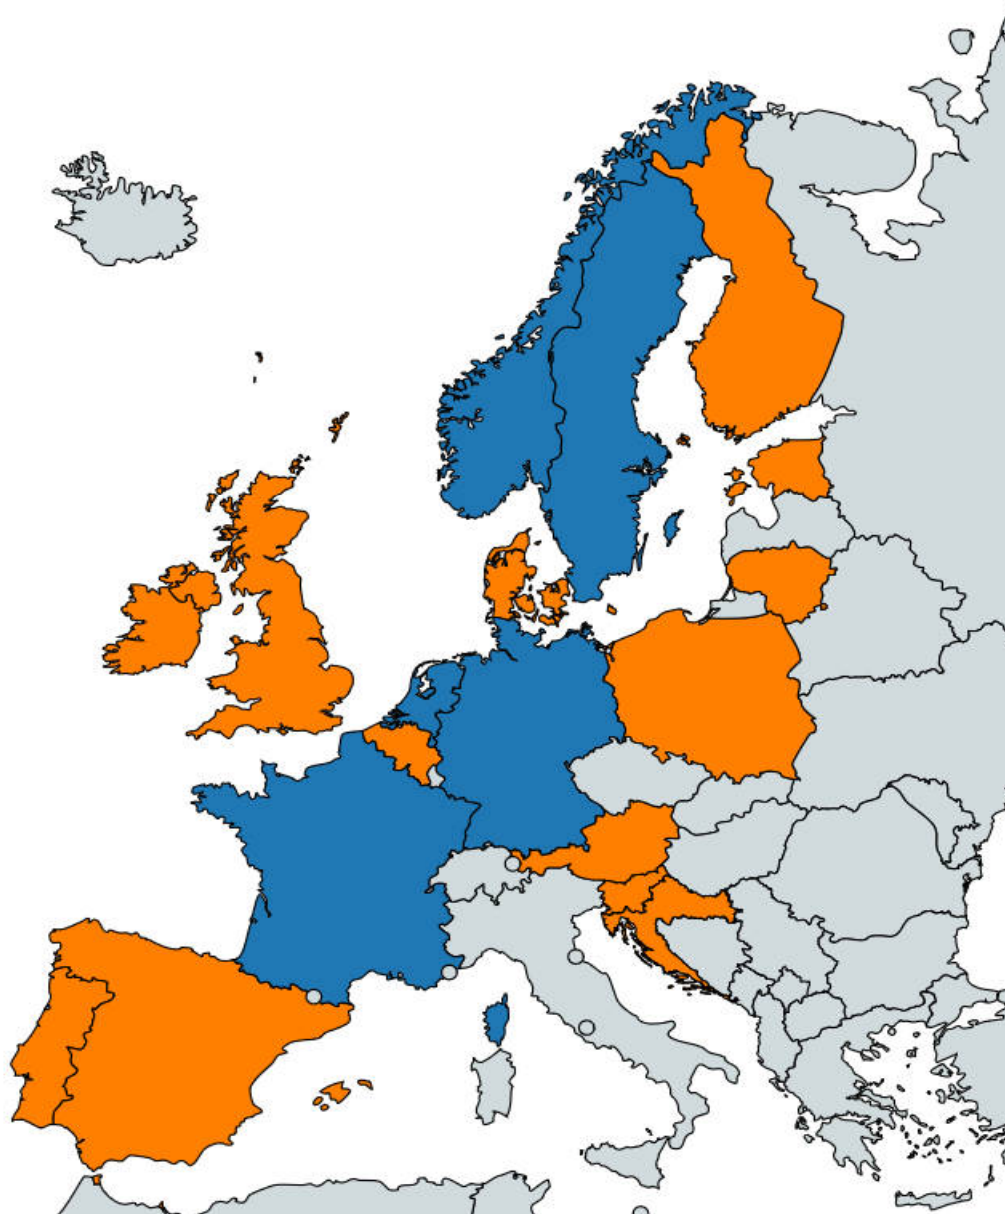

MS NeTEx
Training Program

National Access Point
Development

Use of Validation Tools
by PTOs/PTAs

NeTEx Extension
New Modes

NeTEx Implementation

Updating Standards

INSPIRE-MMTIS
Project

Distributed Journey
Planning

Building end-user
community

CONNECTING
EUROPE

Transport

National NeTEx Profiles

National Access Points

Distributed Journey Planning