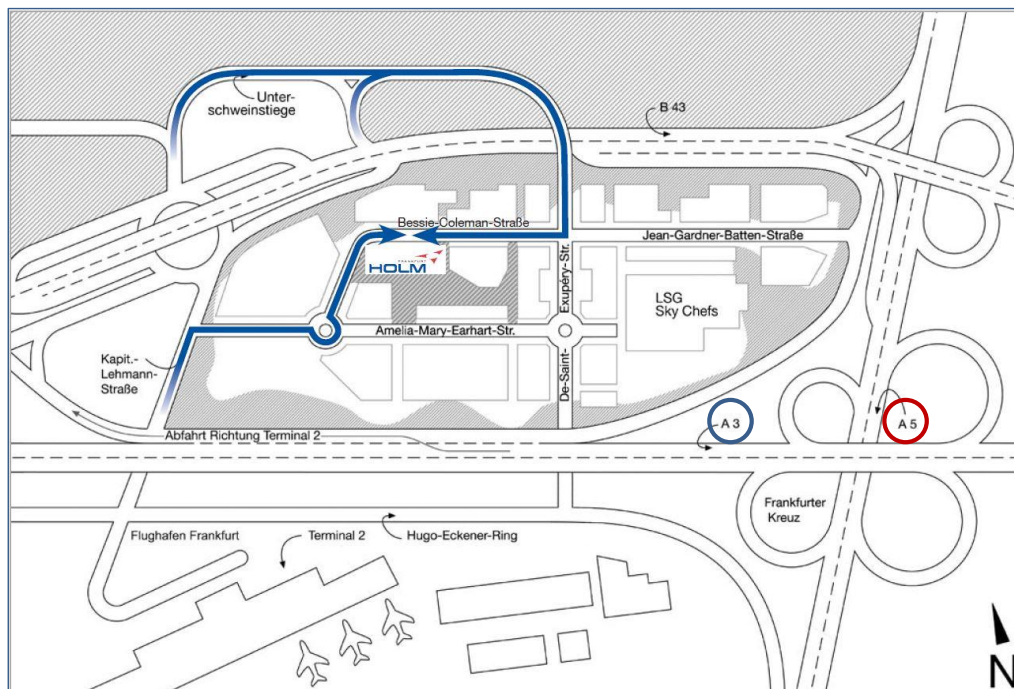

Directions

House of Logistics and Mobility (HOLM) GmbH
Bessie-Coleman-Straße 7
60549 Frankfurt am Main / Gateway Gardens
www.frankfurt-holm.de

Travelling by car

Via A3 (coming from Nürnberg/Würzburg): Take exit No 51 "B43/44: Flughafen/Kelsterbach/Walldorf", then follow "B44: Flughafen", take exit "F-Unterschweinstiege" and follow the road until you reach the roundabout, take the first exit.

Via A3 (coming from Cologne): Take exit No 49 "B43: Frankfurt", then follow "B43", take exit "Terminal 1+2/F-Unterschweinstiege/F-Schwanheim" and follow the road until you reach the roundabout, take the third exit.

Via A5 (coming from Karlsruhe/Basel): Take exit No 22 "B43: Flughafen/Kelsterbach", then follow "B43", take exit "F-Unterschweinstiege" and follow the road until you reach the roundabout, take the first exit.

Via A5 (coming from Hannover/Kassel): Take exit No 22 "B43: Flughafen/Hofheim", then follow "B43", take exit "F-Unterschweinstiege" and follow the road until you reach the roundabout, take the first exit.